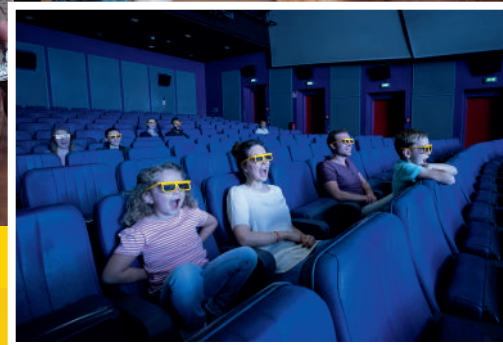

The best thing about family time? Experiencing something new together: Climb aboard and let's go on the great **Dragon Hunt**! Together, you'll put out a fire at the **Pyramid Rallye**, whirl through the **Techno Slingshot** and whizz through the park in the **Pedal-A-Car** high above your heads. Lots of attractions for young and old to create unique memories: this will be the best day ever!

# Big ADVENTURES for little EXPLORERS

Big enough for your very first LEGOLAND® adventure?

Of course – even the youngest LEGO® fans can explore everything themselves! Come along on **Canoe X-pedition** and **Safari Tour**: Who can spot the most jungle animals? Here you'll become a pilot and captain: take off in the aeroplane and discover the **Airport**. Let's go on a big **Harbour Cruise**: Ahoy there, little sailors!

# FUN and ACTION in all weather

Want to bet that it's always the best LEGOLAND® weather? Rain, heat – none of that matters as you simply dive in: In **LEGOLAND ATLANTIS by SEA LIFE**, 1,500 sea creatures swim right around you – pure ocean magic! Fancy an interactive adventure? With 4D film fun in the **LEGO® Studios**, the **Temple X-pedition** and **LEGO NINJAGO® The Ride**, you'll be protected from the weather and right in the middle of the adventure!